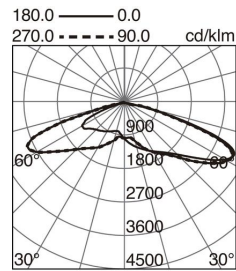

VENT 1001A-L3140A90-04

Luminaire for pole VENT IP66 LED SMD 35.50W 5770lm(4635lm) CRI80 3000K 95°
410mm Anthracite

NOTES

Incorpora válvula depresora para mantener constante la presión y evitar la entrada de humedad.

Corrosion resistance (salt spray: > 1000h)

Type V (symmetrical) optics for landscaped areas, meeting areas, parking areas,...