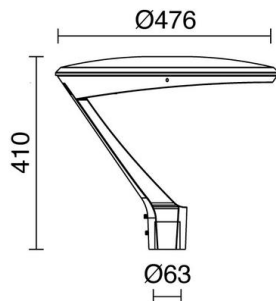

VENT 1001A-L3140A90-04

Luminaire for pole VENT IP66 LED SMD 35.50W 5770lm(4635lm) CRI80 3000K 95°
410mm Anthracite

The luminaire for vent poles, made of aluminum and anthracite finish, is supplied in two 40W and 75W powers with yields up to 120lm / W (OUTPUT) and with IK66 and IK08 protection degrees that, together with high resistance to corrosion, make it ideal for exterior lighting applications. With a modern and contemporary design, along with high technical specifications, it is presented as a great option to illuminate all types of spaces.

GENERAL DATA

Category	Bollards and columns
Family	Vent
Finish	[04] Anthracite
Location	Outdoor
Installation	Poste
Body material	Aluminum
Diffuser material	Crystal
ETIM class	EC000062
EAN	8433264124168

LIGHT SOURCES AND BEAMS

Sources	LED SMD 35.5W 5770lm(4635lm) 3000K CRI80
Energy efficiency	D (3000K)
Beam	95°

TECHNICAL DATA

Dimensions	Diameter x Height x Pole's base diameter (mm) (mm): 476 x 410 x 60
IP	IP66
IK	08
Protection class	Class I
Frequency	50/60 Hz
Input voltage	110-240V AC V
Output current	1,050 mA
Power factor	0.9
Auxiliary gear	Integrated driver
Auxiliary equipment brand	Inventronics
Operating temperature range	-30 - 50 °C
Lifetime	100,000 h
LED lifetime L	80
LED lifetime B	10
Weight	8.0 Kg
Cable outlets	1
Lead wire length	1,000.0 mm

PHOTOMETRIC DATA

VENT 1001A-L3140A90-04

Luminaire for pole VENT IP66 LED SMD 35.50W 5770lm(4635lm) CRI80 3000K 95°
410mm Anthracite

NOTES

Incorpora válvula depresora para mantener constante la presión y evitar la entrada de humedad.