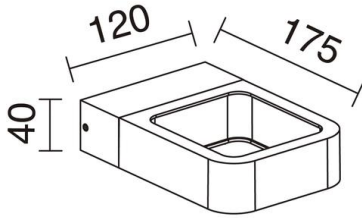

# ARSEN 444A-L0107A-04 Wall Bracket ARSEN IP54 LED COB 7W 710lm(337lm) CRI80 3000K 160° up-down Anthracite

Wall Lamp Arsen is made of aluminum in anthracite color with IP54, it emits light in two directions up and down with a color temperature of 3000K. Thanks to its functional design, it is suitable for lighting outdoor residential areas.

## GENERAL DATA

Category	Surface
Family	Arsen
Finish	[04] Anthracite
Location	Outdoor
Installation	Wall
Body material	Aluminum
Diffuser material	Frosted polycarbonate
ETIM class	EC0028g2
EAN	8435256597004

## TECHNICAL DATA

Dimensions	Height x Width x Length (mm): 40 x 120 x 175
IP	IP54
Protection class	Class I
Frequency	50/60 Hz
Input voltage	110-240V AC V
Output current	700 mA
Power factor	0.8
Auxiliary equipment brands	HEP
Lifetime	40.000 h
LED lifetime L	80
LED lifetime B	50
Weight	0.666667 Kg
Cable outlets	1
ECORAE category I	LED-A
ECORAE I	0.25
Flammable surfaces	Yes