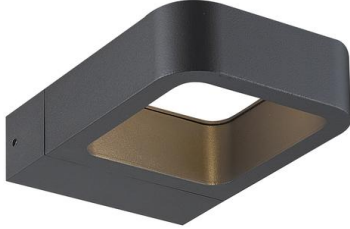

# ARSEN 444A-L0107A-04 Wall Bracket ARSEN IP54 LED COB 7W 710lm(337lm) CRI80 3000K 160° up-down Anthracite

Wall Lamp Arsen is made of aluminum in anthracite color with IP54, it emits light in two directions up and down with a color temperature of 3000K. Thanks to its functional design, it is suitable for lighting outdoor residential areas.

## GENERAL DATA

Category	Surface
Family	Arsen
Finish	[04] Anthracite
Location	Outdoor
Installation	Wall
Body material	Aluminum
Diffuser material	Frosted polycarbonate
ETIM class	EC0028g2
EAN	8435256597004

## LIGHT SOURCES AND BEAMS

Sources	LED COB 7W 710lm(337lm) 3000K CRI80
Energy efficiency	F (3000K)
Beams	160° - Direct symmetric Indirect symmetric