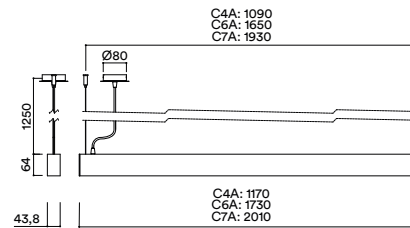

INSTALACIÓN INSTALLATION

suspensión

suspension

H(m)	D(cm)	Lux
1	268	1559
2	537	390
3	805	173

3000K 120°

cambio sin previo aviso change without notice