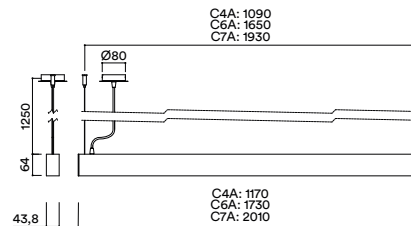

INSTALACIÓN INSTALLATION

suspensión

suspension

H(m)	D(cm)	Lux
1	268	1559
2	537	390
3	805	173

3000K 120°

cambio sin previo aviso change without notice